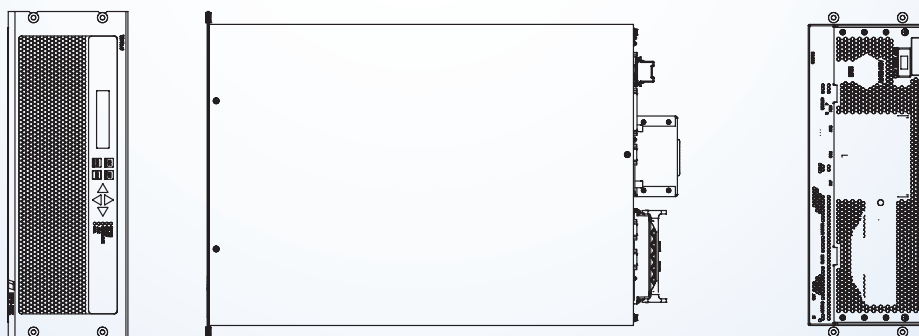

Bipolar unit for dual cathode [MFU-20K]

Specifications

Model		MFU-20K
Control power input	Rated input voltage	AC100V / AC240V
	Input voltage fluctuation range	90 to 264VAC
	Phase, frequency	1 phase, 50/60Hz
	Input capacity	400VA
Input Specification	Operatig voltage	0 to -1000V*1
	Non load voltage	-1200V
	Operatig current	50A
Output Specification	Maximum rated voltage	1000V(RMS)*1
	Non load voltage	DC-1200V
	Maximum Rated current	50A
	Oscillating frequency	10k to 100k*2
	Duty cycle	10 to 90%*3
Cooling method	Forced air-cooling	
Dimension (WxDxH)(excluding protrusions)	483mm×630mm×133mm	
Weight	37kg	
Applicable standard	CE / SEMI F47 / RoHS	

Ambient operating temperature 5°C~ 40°C (no condensation)

Operating environment: Avoid direct sunlight, heat, dust, vibration, and without corrosive gas.

*1: The frequency is subject to a limit at voltage more than 800V.

*2: The output is subject to a limit at frequency more than 60kHz.

*3: The duty cycle is limited depending on the oscillating frequency.

Dimensions

Unit:mm

ULVAC, Inc. Components Division

www.ulvac.co.jp/en

Overseas Sales in Japan TEL +81-467-89-2261

USA : ULVAC Technologies, Inc. TEL +1-978-686-7550
GERMANY : ULVAC GmbH TEL +49-89-960909-0
CHINA : ULVAC (SHANGHAI) Trading Co.,Ltd. TEL (86)21-6127-6610
TAIWAN : ULVAC TAIWAN, Inc. TEL +886-3-579-5688
KOREA : ULVAC KOREA, Ltd. TEL +82-31-683-2922
SINGAPORE : ULVAC SINGAPORE PTE LTD TEL +65-6542-2700

PHILIPPINES : ULVAC SINGAPORE PTE LTD Philippines Branch TEL +63-46-437-7700
VIETNAM : ULVAC SINGAPORE PTE LTD Vietnam Representative Office TEL +84-8-6255-6762
INDONESIA : ULVAC SINGAPORE PTE LTD Indonesia Representative Office TEL +62-21-8990-5070
THAILAND : ULVAC (THAILAND) LTD TEL +66-2-7388883
MALAYSIA : ULVAC MALAYSIA SDN. BHD. TEL +60-3-5121-4700
INDIA : ULVAC, Inc., India Branch TEL +91-40-27007006

▶ This catalog is subject to change without notice.

▶ This catalog is published in order to sell this product in overseas. Please see Japanese catalog when purchasing in Japan.